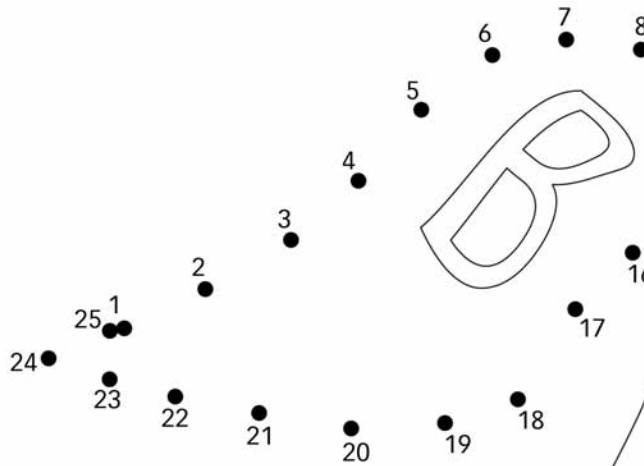

Standing Superhero Dot-to-Dot

Connect the dots!

What is our superhero missing?
Connect the dots to find out!

What are your superhero powers?

Did you know? Christopher Reeve, who played Superman in the movies, was also a real-life superhero who helped other people who used wheelchairs.